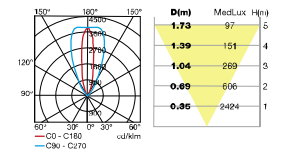

XQD-4030-36W

LED 36W,3000K