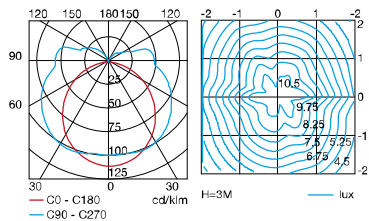

● BR-BD-B012S-A(B/C) 260*125*125mm

● BR-BD-B012L-A(B/C) 300*135*140mm

LED SMD 12W/18W

RA>80 PF:0.9 90-100lm/w

AC85-265V 50/60Hz

Working Temp:-25-+45°C

- Aluminum lamp body;
- PC Diffuser
- Silicone gasket;
- Powder coating finish.