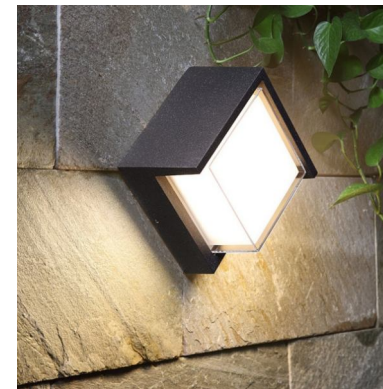

● BR-BD-B004 NEW

LED SMD12W Epistar 230*135*48mm

RA>80 PF:0.9 90-100lm/w

AC85-265V 50/60Hz

Working Temp:-25-+45°C

- Aluminum lamp body;
- PC diffuser
- Silicone gasket;
- Powder coating finish.

● BR-BD-A007/8S 110*110*H80mm