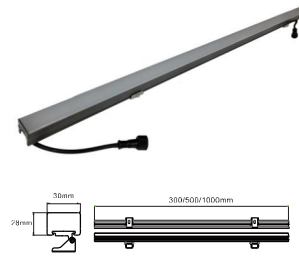

BR-XQD-2828

BR-XQD-2828

XQD-3028-12W

LED SMD Epistar | 2700-6500K | 100-110lm/w									
WH	SL	BK	ALU	Class	IP	IK	RF		
☐	☐	☐	☐	Body Cover	65	08	850°C		
CRI	PF	AC85-265V	RGB	DMX512					
80	0.9	50/60Hz							

RoHS