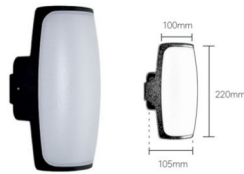

2

● BR-BD-B003 NEW

LED SMD10W Epistar 100*H200mm

RA>80 PF:0.9 90-100lm/w

AC85-265V 50/60Hz

Working Temp:-25-+45°C

- Aluminum lamp body;
- PC diffuser
- Silicone gasket;
- Powder coating finish.

● BR-BD-A005/6S D110*H80mm