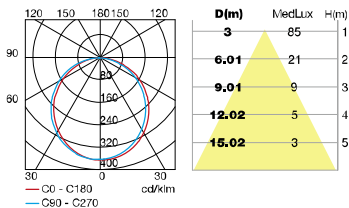

● BR-BD-B004 NEW

LED SMD12W Epistar 230*135*48mm

RA>80 PF:0.9 90-100lm/w

AC85-265V 50/60Hz

Working Temp:-25-+45°C

- Aluminum lamp body;
- PC diffuser
- Silicone gasket;
- Powder coating finish.

● BR-BD-A007/8S 110*110*H80mm