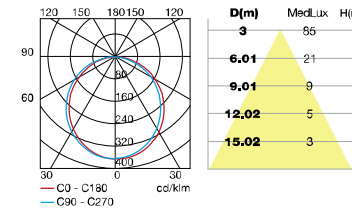

● BR-BD-B013 160*200*45mm

LED SMD12W/18W Epistar

RA>80 PF:0.9 90-100lm/w

AC85-265V 50/60Hz

Working Temp:-25-+45°C

- Aluminum lamp body;
- PC Diffuser
- Silicone gasket;
- Powder coating finish.

led wall light