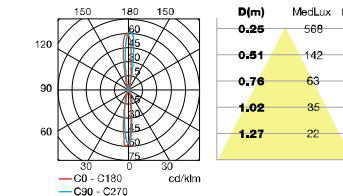

- BR-BD-A002-1 (3/6/12/18W)
- BR-BD-A002-2 (2*3/6/12/18W)

LED Bridgelux / CREE COB

RA>80 PF:0.9 90-100lm/w

AC85-265V 50/60Hz

Working Temp:-25-+45°C

- Aluminum lamp body;
- Tempered glass diffuser;
- Silicone gasket;
- Powder coating finish.