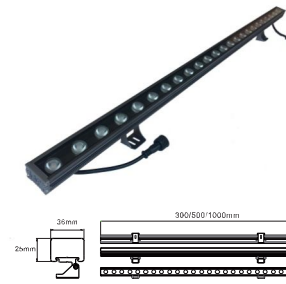

Beam Angle for the led wall washer

Description	Beam Angle	Recommended Applications
Laser Spot - Highly intense, very focused beam	5°	Very Narrow Columns, Architectural Facade, Sculpture, Between Windows, Architectural Feature
Very Narrow Spot - Very tight beam	10°	Narrow Columns, Architectural Facade, Flagpoles, Very Narrow Trees, Architectural Feature, Landscape Feature
Narrow Spot - Tight beam	15°	Wide Columns, Architectural Facade, Narrow Trees, Flagpoles, Landscape Feature, Architectural Feature
Spot - Medium size beam	20°	Architectural Facade, Trees and Shrubs, Architectural Feature
Flood - Wide beam	40°	Architectural Facade, Trees and Shrubs, Architectural Feature
Flood - Extra wide beam	60°	Architectural Facade, Trees and Shrubs, Bridges, Area Lighting
Wide Flood - Super expansive wide beam	80°	Architectural Facade, Trees and Shrubs, Bridges, Area Lighting
Horizontal Spot - Intense horizontal beam	15+60°	Small Signage, Medium Signage, Architectural Feature
Horizontal Flood - Wide horizontal beam	30+60°	Small Signage, Medium Signage, Landscape Feature, Architectural Facade
Vertical Spot - Intense vertical beam	60+15°	Small Signage, Medium Signage, Narrow Columns, Architectural Feature
Vertical Flood - Wide vertical beam	60+30°	Architectural Facade, Small Signage, Medium Signage, Facade, Wide Columns, Architectural Facade