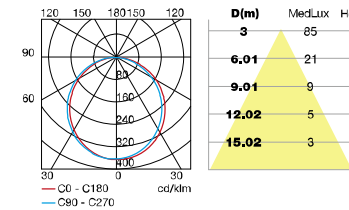

● BR-BD-A005/6L D160*H100mm

LED SMD9W/18W Epistar

RA>80 PF:0.9 90-100lm/w

AC85-265V 50/60Hz

Working Temp:-25-+45°C

- Aluminum lamp body;
- PC diffuser
- Silicone gasket;
- Powder coating finish.

led wall light