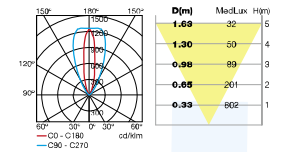

XQD-3625-18W

LED 18W,3000K