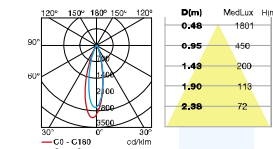

SDD-A001-24W

LED 24W,3000K