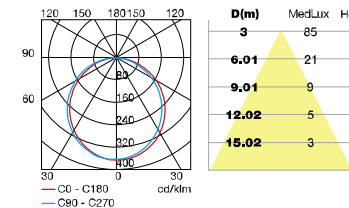

● BR-BD-A007/8L 160*160*H100mm

LED SMD9W/18W Epistar

RA>80 PF:0.9 90-100lm/w

AC85-265V 50/60Hz

Working Temp:-25-+45°C

- Aluminum lamp body;
- PC diffuser
- Silicone gasket;
- Powder coating finish.

led wall light