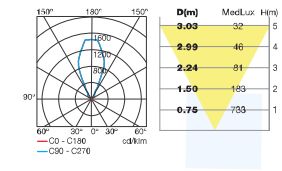

DMD-A001-3W

LED 3W,3000K