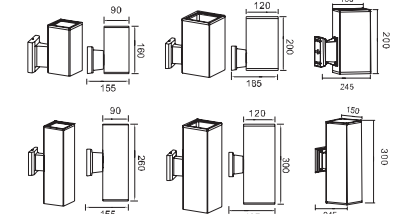

- BR-BD-A002-1 (3/6/12/18W)
- BR-BD-A002-2 (2*3/6/12/18W)

LED Bridgelux / CREE COB

RA>80 PF:0.9 90-100lm/w

AC85-265V 50/60Hz

Working Temp:-25-+45°C

- Aluminum lamp body;
- Tempered glass diffuser;
- Silicone gasket;
- Powder coating finish.