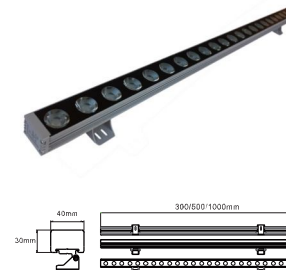

XQD-3625-18W

LED 18W,3000K