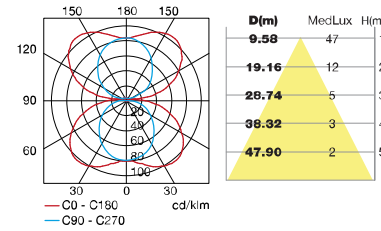

● BR-BD-B001 NEW

LED SMD18W Epistar / 260*100*55mm

RA>80 PF:0.9 90-100lm/w

AC85-265V 50/60Hz

Working Temp:-25-+45°C

IP 65 **RoHS**

- Aluminum lamp body;
- PC diffuser
- Silicone gasket;
- Powder coating finish.