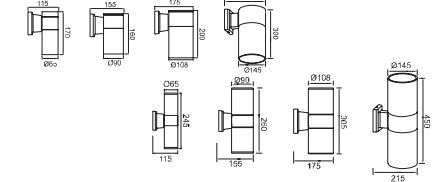

- BR-BD-A001-1 (3/5/9/12/18/20W)
- BR-BD-A001-2 (2*3/5/9/12/18/20W)

LED Bridgelux / CREE COB

RA>80 PF:0.9 90-100lm/w

AC85-265V 50/60Hz

Working Temp:-25-+45°C

- Aluminum lamp body;
- Tempered glass diffuser;
- Silicone gasket;
- Powder coating finish.