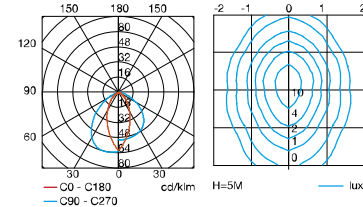

● BR-BD-B014 225*235*95mm

LED SMD12W Epistar

RA>80 PF:0.9 90-100lm/w

AC85-265V 50/60Hz

Working Temp:-25-+45°C

- Aluminum lamp body;
- PC Diffuser
- Silicone gasket;
- Powder coating finish.