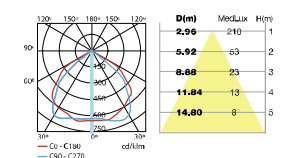

TGD-B004-18W

LED 18W,3000K