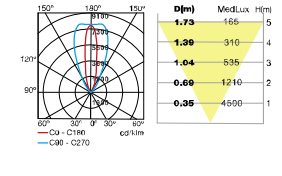

LED Orsam Bridgelux Cree | 2700-6500K | 100-110lm/w									
WH	SL	BK	ALU	Class	IP	IK	RF		
☐	☐	☐	☐	Body Cover	65	08	850°C		
CRI	PF	AC85-265V	RGB	DMX512					
80	0.9	50/60Hz							

RoHS

XQD-10095-72W
LED 72W,3000K