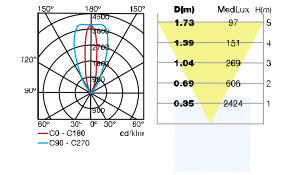

LED Orsam Bridgelux Cree | 2700-6500K | 100-110lm/w									
WH	SL	BK	ALU	Class	IP	IK	RF		
☐	☐	☐	☐	Body Cover	65	08	850°C		
CRI	PF	AC85-265V	RGB	DMX512					
80	0.9	50/60Hz							

RoHS

XQD-6045-36W
LED 36W,3000K