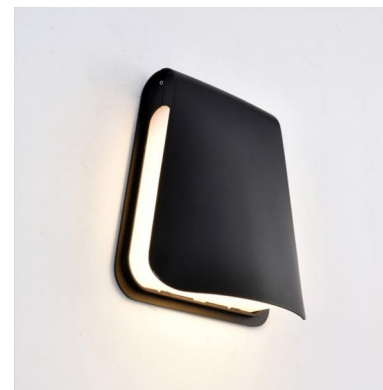

● BR-BD-B011 100*100*94mm

LED 3W/2*3W/4*3W CREE

RA>80 PF:0.9 90-100lm/w

AC85-265V 50/60Hz

Working Temp:-25-+45°C

- Aluminum lamp body;
- PC Diffuser
- Silicone gasket;
- Powder coating finish.

● BR-BD-B013 160*200*45mm

LED SMD12W/18W Epistar

RA>80 PF:0.9 90-100lm/w

AC85-265V 50/60Hz

Working Temp:-25-+45°C

- Aluminum lamp body;
- PC Diffuser
- Silicone gasket;
- Powder coating finish.

led wall light

● BR-BD-B012S-A(B/C) 260*125*125mm

● BR-BD-B012L-A(B/C) 300*135*140mm

LED SMD 12W/18W

RA>80 PF:0.9 90-100lm/w

AC85-265V 50/60Hz

Working Temp:-25-+45°C

- Aluminum lamp body;
- PC Diffuser
- Silicone gasket;
- Powder coating finish.

7

● BR-BD-B014 225*235*95mm

LED SMD12W Epistar

RA>80 PF:0.9 90-100lm/w

AC85-265V 50/60Hz

Working Temp:-25-+45°C

- Aluminum lamp body;
- PC Diffuser
- Silicone gasket;
- Powder coating finish.

led wall light

8