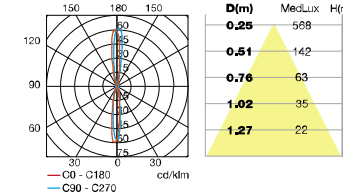

- BR-BD-A001-1 (3/5/9/12/18/20W)
- BR-BD-A001-2 (2*3/5/9/12/18/20W)

LED Bridgelux / CREE COB

RA>80 PF:0.9 90-100lm/w

AC85-265V 50/60Hz

Working Temp:-25-+45°C

- Aluminum lamp body;
- Tempered glass diffuser;
- Silicone gasket;
- Powder coating finish.