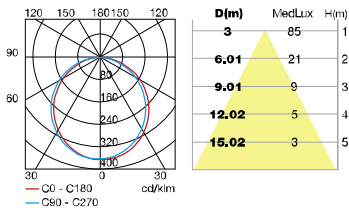

2

● BR-BD-B003 NEW

LED SMD10W Epistar 100*H200mm

RA>80 PF:0.9 90-100lm/w

AC85-265V 50/60Hz

Working Temp:-25-+45°C

- Aluminum lamp body;
- PC diffuser
- Silicone gasket;
- Powder coating finish.

● BR-BD-A005/6S D110*H80mm