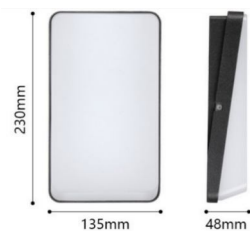

● BR-BD-B004 NEW

LED SMD12W Epistar 230*135*48mm

RA>80 PF:0.9 90-100lm/w

AC85-265V 50/60Hz

Working Temp:-25-+45°C

- Aluminum lamp body;
- PC diffuser
- Silicone gasket;
- Powder coating finish.

● BR-BD-A007/8S 110*110*H80mm