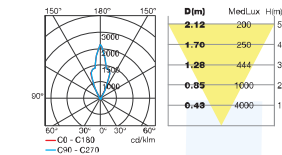

DMD-A002-12W

LED 12W,3000K

BR-DMD-A003

LED Brigdelux | 2700-6500K RGB DMX512 | 100-110lm/w

WH	SL	Br	ALU	Glass	IP 65	IK 10	PF 85°C
			Body	Cover			

CRI	PF	AC85-265V
80	0.9	50/60Hz