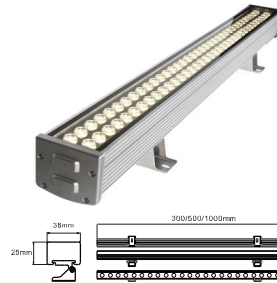

BR-XQD-10095

XQD-10095-72W