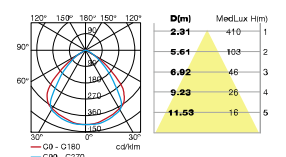

TGD-B005-18W

LED 18W,3000K