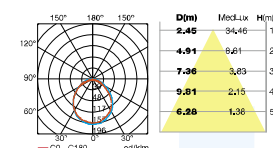

SDD-A002-12W

LED 12W,3000K