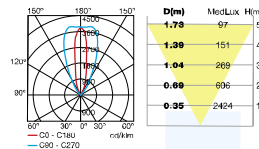

XQD-4545-36W
LED 36W,3000K

LED Orsam Bridgelux Cree | 2700-6500K | 100-110lm/w									
WH	SL	BK	ALU	Class	IP	IK	RF		
☐	☐	☐	☐	Body Cover	65	08	850°C		
CRI	PF	AC85-265V	RGB	DMX512					
80	0.9	50/60Hz							

RoHS