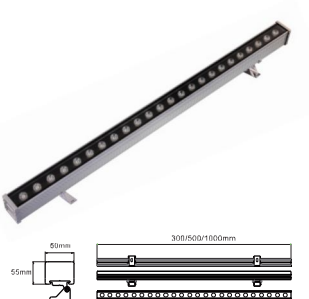

BR-XQD-5055
XQD-5055-18W
XQD-5055-24W
XQD-5055-36W

LED Orsam Bridgelux Cree | 2700-6500K | 100-110lm/w									
WH	SL	BK	ALU	Class	IP	IK	RF		
☐	☐	☐	☐	Body Cover	65	08	850°C		
CRI	PF	AC85-265V	RGB	DMX512					
80	0.9	50/60Hz							

RoHS