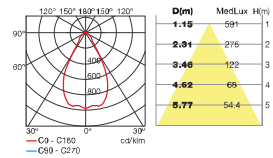

SDD-A001-3W

LED 3W,3000K