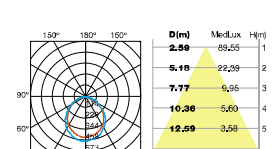

SDD-A003-18W

LED 18W,3000K