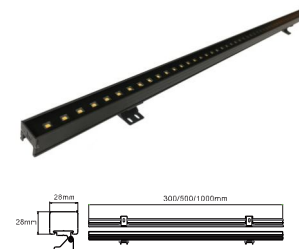

BR-XQD-2828

XQD-2828-12W

LED SMD Epistar | 2700-6500K | 100-110lm/w									
WH	SL	BK	ALU	Class	IP	IK	RF		
☐	☐	☐	☐	Body Cover	65	08	850°C		
CRI	PF	AC85-265V	RGB	DMX512					
80	0.9	50/60Hz							

RoHS