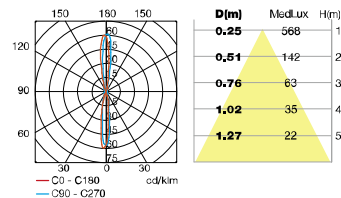

led wall light

- BR-BD-B010RD 100*100*100mm
- BR-BD-B010SQ 100*100*100mm

LED 5W/2*5W COB Epistar

RA>80 PF:0.9 90-100lm/w

AC85-265V 50/60Hz

Working Temp:-25-+45°C

- Aluminum lamp body;
- Tempered glass diffuser;
- Silicone gasket;
- Powder coating finish.