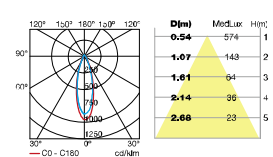

TGD-B002-9W

LED 9W,3000K