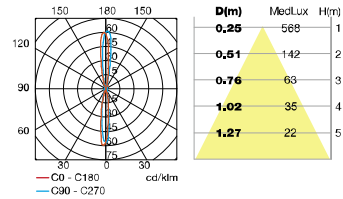

- BR-BD-B009-1 ϕ 90*H100mm
- BR-BD-B009-2 ϕ 90*H140mm

LED 7W/2*7W CREE

RA>80 PF:0.9 90-100lm/w

AC85-265V 50/60Hz

Working Temp:-25-+45°C

- Aluminum lamp body;
- Tempered glass diffuser;
- Silicone gasket;
- Powder coating finish.