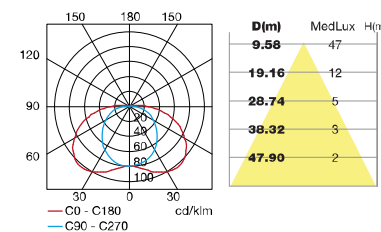

LED SMD18W Epistar / 260*100*55mm

RA>80 PF:0.9 90-100lm/w

AC85-265V 50/60Hz

Working Temp:-25-+45°C

IP 65 **RoHS**

- Aluminum lamp body;
- PC diffuser
- Silicone gasket;
- Powder coating finish.

● BR-BD-B002 NEW