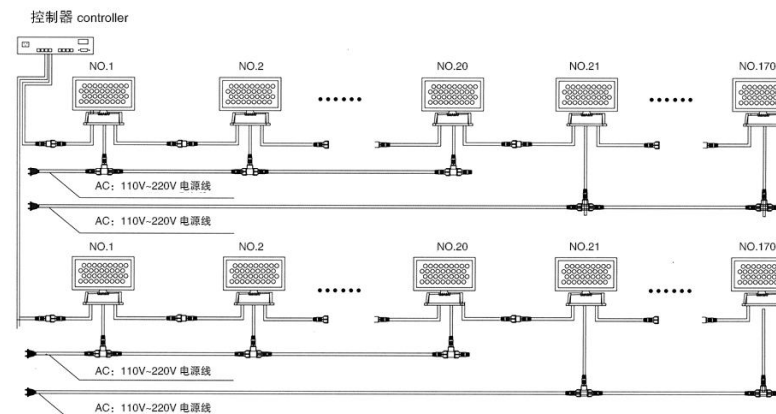

LED FLOOD LIGHT SERIES
LED 投光灯系列

适用场所

广泛适用于, 建筑外墙、楼体、廊柱、广场灯光、园林树木、道路等场合。

Widely used for building exterior wall, floor, pillars, plaza lighting, garden trees, roads and other occasions.