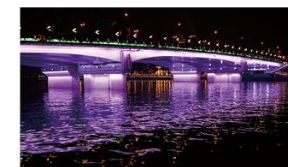

HC-XQD-2102-36W

产品参数 Product Specification

产品型号 Item No	功率 Power	输入电压 input voltage	颜色 color	控制方式 control mode	防护等级 IP	材质 material	尺寸 size
HC-XQD-2102	36W	AC/DC24V	R/G/B/Y/W/WW/RBG	单色、彩色、DMX512	IP65	铝材 钢化玻璃	1000×45×60