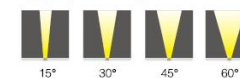

可选光束 Beam Angle

产品参数 Product Specification

产品型号 Item No	功率 Power	输入电压 input voltage	颜色 color	控制方式 control mode	防护等级 IP	材质 material	尺寸 size
HC-CTD-6502	10W	AC85-265V/DC24V	R/G/B/Y/W/WWW/RBG	单色、彩色、DMX512	IP65	压铸铝	Φ80×38×115