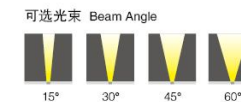

HC-TGD-2501-96 × 1W 双层 /96 × 3W 双层

产品参数 Product Specification

产品型号 Item No	功率 Power	输入电压 input voltage	颜色 color	控制方式 control mode	防护等级 IP	材质 material	尺寸 size
HC-TGD-2501	96 × 1W 双层 96 × 3W 双层	AC85-265V/DC24V	R/G/B/Y/W/WW/RBG	单色、彩色、DMX512	IP65	铝材	490×515×600