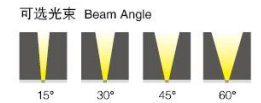

HC-XTD-501-12/15W

产品参数 Product Specification

产品型号 Item No	功率 Power	输入电压 input voltage	颜色 color	控制方式 control mode	防护等级 IP	材质 material	尺寸 size
HC-XTD-501	12/15W	AC/DC24V	R/G/B/Y/W/WW/RBG	单色、彩色、DMX512	IP65	铝材	1000×32×30