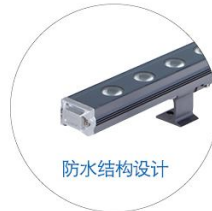

HC-XQD-1602-18/24W

产品参数 Product Specification

产品型号 Item No	功率 Power	输入电压 input voltage	颜色 color	控制方式 control mode	防护等级 IP	材质 material	尺寸 size
HC-XQD-1602	18/24W	AC24V/AC220V	R/G/B/Y/W/WW/RBG	单色、彩色、DMX512	IP65	铝材 钢化玻璃	1000×40×28