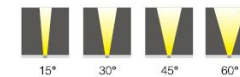

LED 窗台灯系列

THE LED WINDOW LIGHT SERIES LED 窗台灯系列

适用场所

广泛应用于窗台、过道、阳台、外墙、景区等。
It is widely used in windowsill, corridor, balcony, exterior wall, scenic spot etc.

HC-CTD-6501-5/10W

可选光束 Beam Angle

产品参数 Product Specification