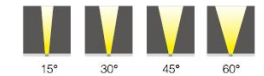

可选光束 Beam Angle