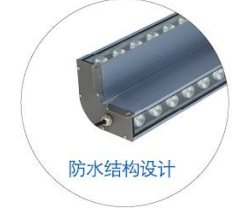

HC-XQD-1702-24/36/48W

产品参数 Product Specification

产品型号 Item No	功率 Power	输入电压 input voltage	颜色 color	控制方式 control mode	防护等级 IP	材质 material	尺寸 size
HC-XQD-1702	24/36/48W	AC24V/AC220V	R/G/B/Y/W/WW/RBG	单色、彩色、DMX512	IP65	铝材 钢化玻璃	1000×160×115