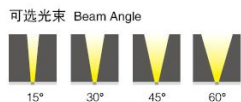

HC-TGD-2401-54/54 × 3W

产品参数 Product Specification

产品型号 Item No	功率 Power	输入电压 input voltage	颜色 color	控制方式 control mode	防护等级 IP	材质 material	尺寸 size
HC-TGD-2401	54W	AC85-265V/DC24V	R/G/B/Y/W/WW/RBG	单色、彩色、DMX512	IP65	铝材	235×300
HC-TGD-2401	54×3W	AC85-265V/DC24V	R/G/B/Y/W/WW/RBG	单色、彩色、DMX512	IP65	铝材	235×300