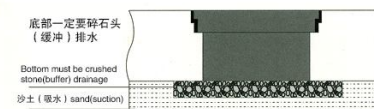

安装示意图 Installation :