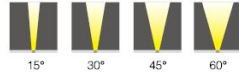

产品参数 Product Specification

产品型号 Item No	功率 Power	输入电压 input voltage	颜色 color	控制方式 control mode	防护等级 IP	材质 material	尺寸 size
HC-CDD-6201	6W	AC85-265V/DC24V	R/G/B/Y/W/WW/RBG	单色、彩色、DMX512	IP65	铝材	105×470