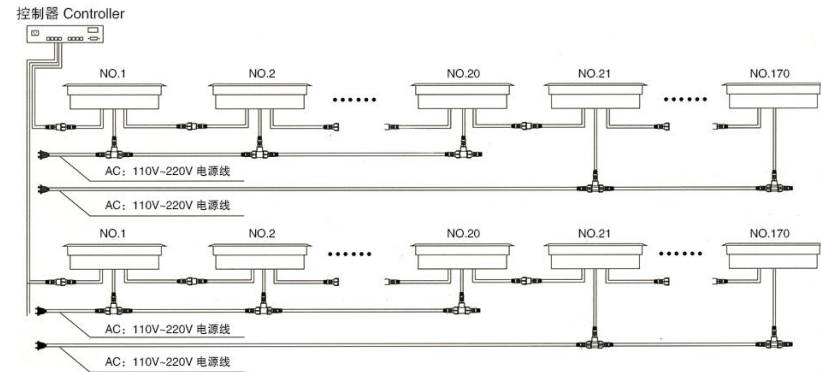

说明: 每个回路上 220V 导线上可并接 20 台, 确保金属外壳连接地线
Note: each 220V wire on the return circuit can be linked with 20 lamps; make sure the metal case is connected to the earth wire

系统图 (全彩) System map (color) :