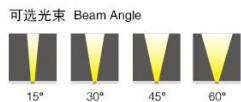

HC-TGD-2402-36/36 × 3W