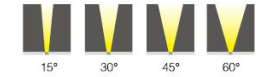

适用于建筑照明、景观照明、历史建筑群外墙照明、广告牌照明绿化景观照明、酒吧、舞厅等娱乐场所气氛照明。

产品参数 Product Specification

产品型号 Item No	功率 Power	输入电压 input voltage	颜色 color	控制方式 control mode	防护等级 IP	材质 material	尺寸 size
HC-XQD-1901	15/18W	AC24V/AC220V	R/G/B/Y/W/WW/RBG	单色、彩色、DMX512	IP65	铝材 钢化玻璃	1000×47×30