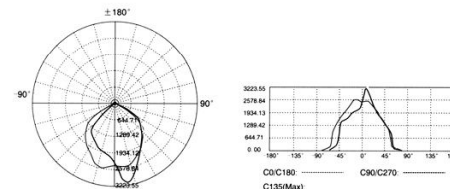

LED 投光灯系列

参考配光曲线 Discussion curve:

LED 投光灯安装接线示意图

LED Projection Light Installation Wiring

系统图 (单色) System map (A single color) :

说明: 每个回路上 220V 导线上可并接 20 台, 确保金属外壳连接地线
Note: each 220V wire on the return circuit can be linked with 20 lamps; make sure the metal is connected to the earth wire