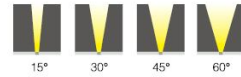

防水结构设计

产品参数 Product Specification

产品型号 Item No	功率 Power	输入电压 input voltage	颜色 color	控制方式 control mode	防护等级 IP	材质 material	尺寸 size
HC-XQD-1801	18/24/36W	AC24V/AC220V	R/G/B/Y/W/WW/RBG	单色、彩色、DMX512	IP65	铝材 钢化玻璃	1000×40×35

HC-XQD-1901-15/18W