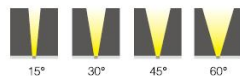

适用于建筑照明、景观照明、历史建筑群外墙照明、广告牌照明绿化景观照明，酒吧，舞厅等娱乐场所气氛照明。