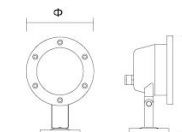

产品参数 Product Specification

产品型号 Item No	功率 Power	输入电压 input voltage	颜色 color	控制方式 control mode	防护等级 IP	材质 material	尺寸 size
HC-SXD-5301	3W	AC/DC12-24V	R/G/B/Y/W/WW/RBG	单色、彩色、DMX512	IP68	不锈钢	82×140
HC-SXD-5301	5W	AC/DC12-24V	R/G/B/Y/W/WW/RBG	单色、彩色、DMX512	IP68	不锈钢	120×140
HC-SXD-5301	6W	AC/DC12-24V	R/G/B/Y/W/WW/RBG	单色、彩色、DMX512	IP68	不锈钢	120×140
HC-SXD-5301	9W	AC/DC12-24V	R/G/B/Y/W/WW/RBG	单色、彩色、DMX512	IP68	不锈钢	145×180
HC-SXD-5301	12W	AC/DC12-24V	R/G/B/Y/W/WW/RBG	单色、彩色、DMX512	IP68	不锈钢	160×180
HC-SXD-5301	18W	AC/DC12-24V	R/G/B/Y/W/WW/RBG	单色、彩色、DMX512	IP68	不锈钢	190×200
HC-SXD-5301	24W	AC/DC12-24V	R/G/B/Y/W/WW/RBG	单色、彩色、DMX512	IP68	不锈钢	210×240
HC-SXD-5301	36W	AC/DC12-24V	R/G/B/Y/W/WW/RBG	单色、彩色、DMX512	IP68	不锈钢	230×300