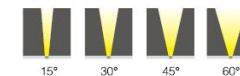

适用于建筑照明、景观照明、历史建筑群外墙照明、广告牌照明绿化景观照明，酒吧，舞厅等娱乐场所气氛照明。