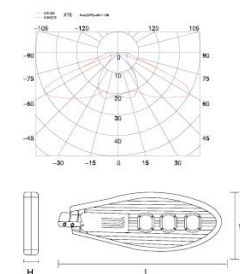

LED STREET LIGHT SERIES
LED 路灯头系列

适用场所

广泛适用于，城市快速路、高速公路、主干路、次干路、支路、街道、工厂、学校、园林、公园、小区、庭院广场等道路照明。

Widely used in urban expressway, highway, trunk road, secondary road, slip road, street, factory, school, garden, park, community, courtyard square and other road lighting.