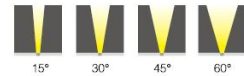

适用于建筑照明、景观照明、历史建筑群外墙照明、广告牌照明绿化景观照明，酒吧，舞厅等娱乐场所气氛照明。