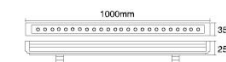

产品参数 Product Specification

产品型号 Item No	功率 Power	输入电压 input voltage	颜色 color	控制方式 control mode	防护等级 IP	材质 material	尺寸 size
HC-XQD-2101	18/24W	AC85-265V/DC24V	R/G/B/Y/W/WW/RBG	单色、彩色、DMX512	IP65	铝材	1000×36×25