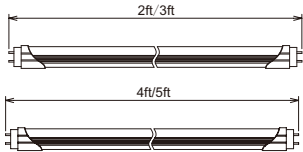

CRI options:2700K,3000K,4000K,5000K,6000K
Other light color:Blue,Green,Red.
LED brand:SMD Epistar,Samsung,Sanan
Life Span:30000hrs
Light body material:aluminum+PC cover
Dimmable: Triac dimming