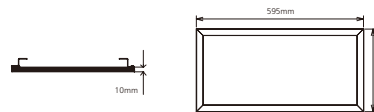

- 120deg
- CRI ≥80Ra
- Embedded
- IP40
- -25~+45 deg

No dimming
85-265V AC

Dimmable
90-120V /220-240V

Power	18W	24W
Luminous flux	1580lm	2110lm
Size(mm)	595*295*H10	595*295*H10

CRI options:2700K,3000K,4000K,5000K,6000K

Surface Color:Silver/White

LED brand:Epistar,Sanan,Samsung

Life Span:30000hrs

Light body material:aluminum+lgp

Dimmable: Triac,0/1~10V.DALI dimming.