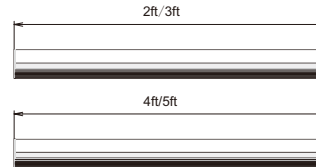

CRI options:2700K,3000K,4000K,5000K,6000K
Other light color:Blue,Green,Red.
LED brand:SMD Epistar,Samsung,Sanan
Life Span:30000hrs
Light body material:aluminum+PC cover
Dimmable: Triac dimming