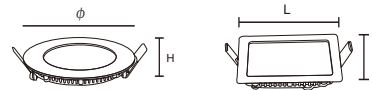

CRI options:2700K,3000K,4000K,5000K,6000K
Surface Color:Orange+White
LED brand:SMD2835 Epistar,Sanan,Samsung
Life Span:30000hrs
Light body material:aluminum+lgp
Dimmable: Triac,0/1~10V.DALI dimming