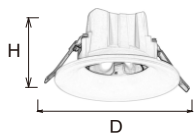

LED DOWNLIGHT SERIES

LED DOWNLIGHT SERIES

CE RoHS

CE RoHS

MODEL:THD-C007

- 15/24/38deg ≥80Ra
- Embedded IP40
- -25~+45 deg

- No dimming
  85-265V AC
- Dimmable
  90-120V /220-240V

- 15/24/38deg ≥80Ra
- Embedded IP40
- -25~+45 deg

- No dimming
  85-265V AC
- Dimmable
  90-120V /220-240V

Power	6W	15W	20W	25W	35W
Luminous flux	600lm	1500lm	2000lm	2500lm	3500lm
Size(mm)	D90*H52	D115*H65	D140*H76	D200*H108	D230*H120
Cut-Out(mm)	φ 65	φ 90	φ 115	φ 160	φ 195

Power	8W	20W	30W
Luminous flux	800lm	2000lm	3000lm
Size(mm)	D95*H98	D120*H120	D145*H150
Cut-Out(mm)	φ 75	φ 95	φ 130

CRI options:2700K,3000K,4000K,5000K,6000K
Other light color:Blue,Green,Red.
LED brand:Philips,CREE,Citizen
Life Span:50000hrs
Light body material:aluminum+glass
Dimmable: Triac,0/1~10V,DALI dimming

CRI options:2700K,3000K,4000K,5000K,6000K
Other light color:Blue,Green,Red.
LED brand:Philips,CREE,Citizen
Life Span:30000hrs
Light body material:aluminum+glass
Dimmable: Triac,0/1~10V,DALI dimming