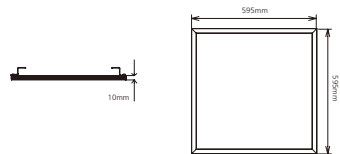

CRI options:2700K,3000K,4000K,5000K,6000K

Surface Color:Silver/White

LED brand:Epistar, Sanan, Samsung

Life Span:30000hrs

Light body material:aluminum+Igp

Dimmable: Triac,0/1~10V,DALI dimming