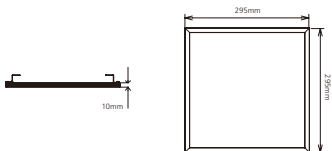

- 120deg
- CRI ≥80Ra
- Embedded
- IP40
- -25~+45 deg

No dimming
85-265V AC

Dimmable
90-120V /220-240V

Power	10W	20W
Luminous flux	880lm	1760lm
Size(mm)	295*295*H10	295*295*H10

CRI options:2700K,3000K,4000K,5000K,6000K

Surface Color:Silver/White

LED brand:Epistar,Sanan,Samsung

Life Span:30000hrs

Light body material:aluminum+lgp

Dimmable: Triac,0/1~10V.DALI dimming.