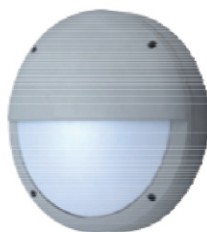

# Round LED Bulkhead IP65

CLASS I

Material:  
Aluminum/PC

AC85-265V

Diffuser: Opal PC Diffuser

Round Bulkhead

SMD LEDs

Outlook: silver grey/black/white

Note:  
open cable included

FCD-A005X

FCD-A005C

FCD-A005V

FCD-A005B

FCD-A005N

Die casting aluminum lamp body;  
Opal white PC/frosted glass diffuser;  
Silicone rubber gasket;  
Powder coating finish;

Model No.	Input Voltage	Beam Angle	Watts	LED Type	LED QTY	Color Temperature	Flux (lm)	Work Temp.	IP Class	Safety Class	Lifetime
FCD-A005	AC85-265V	120deg	20W	SMD5730	60pcs	2700-7000K	70lm/w	-20~+40°	IP65	I	≥30000
FCD-A005	AC85-265V	120deg	30W	SMD5730	60pcs	2700-7000K	70lm/w	-20~+40°	IP65	I	≥30000

# Rectangular LED Bulkhead Ip65

Material:  
Aluminum/PC

AC85-265V

Diffuser: Opal PC Diffuser

Rectangular Bulkhead

SMD LEDs

Outlook: silver grey/black/white

Note:  
open cable included

FCD-B001A

FCD-B001B

Die casting aluminum lamp body;  
Opal white PC/frosted glass diffuser;  
Silicone rubber gasket;  
Powder coating finish;

FCD-B001C

FCD-B001D

Model No.	Input Voltage	Beam Angle	Watts	LED Type	LED QTY	Color Temperature	Flux (lm)	Work Temp.	IP Class	Safety Class	Lifetime
FCD-B001A/B	AC85-265V	120deg	20W	SMD5730	60pcs	2700-7000K	70lm/w	-20~+40°	IP65	I	≥30000
FCD-B001C/D	AC85-265V	120deg	20W	SMD5730	60pcs	2700-7000K	70lm/w	-20~+40°	IP65	I	≥30000