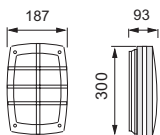

FCD-B001A

FCD-B001B

Die casting aluminum lamp body;  
Opal white PC/frosted glass diffuser;  
Silicone rubber gasket;  
Powder coating finish;

FCD-B001C

FCD-B001D

Model No.	Input Voltage	Beam Angle	Watts	LED Type	LED QTY	Color Temperature	Flux (lm)	Work Temp.	IP Class	Safety Class	Lifetime
FCD-B001A/B	AC85-265V	120deg	20W	SMD5730	60pcs	2700-7000K	70lm/w	-20~+40°	IP65	I	≥30000
FCD-B001C/D	AC85-265V	120deg	20W	SMD5730	60pcs	2700-7000K	70lm/w	-20~+40°	IP65	I	≥30000