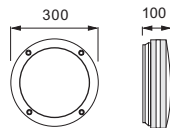

# Round LED Bulkhead Ip65

CLASS I

Material: Aluminum/PC  AC85-265V Diffuser: Opal PC Diffuser     **Round Bulkhead**

 SMD LEDs Outlook: silver grey/black/white **Note: open cable included**

FCD-B002A

FCD-B002B