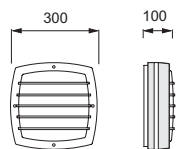

Square LED Bulkhead Ip65

Material: Aluminum/PC AC85-265V Diffuser: Opal PC Diffuser **Square Bulkhead**

SMD LEDs Outlook: silver grey/black/white **Note: open cable included**

FCD-B003A