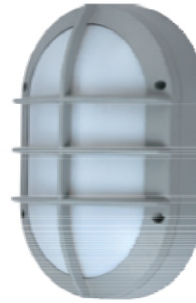

# OVAL LED Bulkhead IP65

CLASS I

Material:  
Aluminum/PC

AC85-265V

Diffuser: Opal PC Diffuser

Oval Bulkhead

SMD LEDs  
**LED**

Outlook: silver grey/black/white

Note:  
open cable included

FCD-A001S  
FCD-A001L

FCD-A002S  
FCD-A002L

FCD-A003S  
FCD-A003L

FCD-A004S  
FCD-A004L

Die casting aluminum lamp body;  
Opal white PC/frosted glass diffuser;  
Silicone rubber gasket;  
Powder coating finish;

	FCD-A001S	FCD-A001L
A	218	280
B	133	185
C	62	91

	FCD-A001S	FCD-A001L
A	218	280
B	133	185
C	62	91

	FCD-A001S	FCD-A001L
A	218	280
B	133	185
C	62	91

	FCD-A001S	FCD-A001L
A	218	280
B	133	185
C	62	91

Model No.	Input Voltage	Beam Angle	Watts	LED Type	LED QTY	Color Temperature	Flux (lm)	Work Temp.	IP Class	Safety Class	Lifetime
FCD-A001/2/3/4S	AC85-265V	120deg	10W	SMD5730	20pcs	2700-7000K	70lm/w	-20~+40°	IP65	I	≥30000
FCD-A001/2/3/4S	AC85-265V	120deg	20W	SMD5730	40pcs	2700-7000K	70lm/w	-20~+40°	IP65	I	≥30000

Note:  
open cable included

FCD-A005X

FCD-A005C

FCD-A005V

FCD-A005B

FCD-A005N

Die casting aluminum lamp body;  
Opal white PC/frosted glass diffuser;  
Silicone rubber gasket;  
Powder coating finish;

Model No.	Input Voltage	Beam Angle	Watts	LED Type	LED QTY	Color Temperature	Flux (lm)	Work Temp.	IP Class	Safety Class	Lifetime
FCD-A005	AC85-265V	120deg	20W	SMD5730	60pcs	2700-7000K	70lm/w	-20~+40°	IP65	I	≥30000
FCD-A005	AC85-265V	120deg	30W	SMD5730	60pcs	2700-7000K	70lm/w	-20~+40°	IP65	I	≥30000