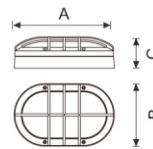

	FCD-A001S	FCD-A001L
A	218	280
B	133	185
C	62	91

	FCD-A001S	FCD-A001L
A	218	280
B	133	185
C	62	91

	FCD-A001S	FCD-A001L
A	218	280
B	133	185
C	62	91

	FCD-A001S	FCD-A001L
A	218	280
B	133	185
C	62	91

Model No.	Input Voltage	Beam Angle	Watts	LED Type	LED QTY	Color Temperature	Flux (lm)	Work Temp.	IP Class	Safety Class	Lifetime
FCD-A001/2/3/4S	AC85-265V	120deg	10W	SMD5730	20pcs	2700-7000K	70lm/w	-20~+40°	IP65	I	≥30000
FCD-A001/2/3/4S	AC85-265V	120deg	20W	SMD5730	40pcs	2700-7000K	70lm/w	-20~+40°	IP65	I	≥30000