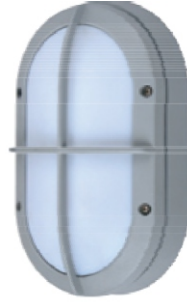

Outdoor Use

LED 墙壁照明

LED SURFACE  
BULKHEAD

# OVAL LED Bulkhead IP65

CLASS I

Material:  
Aluminum/PC

AC85-265V

Diffuser: Opal PC Diffuser

Oval Bulkhead

SMD LEDs  
**LED**

Outlook: silver grey/black/white

Note:  
open cable included

FCD-A001S  
FCD-A001L

FCD-A002S  
FCD-A002L

FCD-A003S  
FCD-A003L

FCD-A004S  
FCD-A004L

Die casting aluminum lamp body;  
Opal white PC/frosted glass diffuser;  
Silicone rubber gasket;  
Powder coating finish;

Note:  
open cable included

FCD-A005X

FCD-A005C

FCD-A005V

FCD-A005B

FCD-A005N

Die casting aluminum lamp body;  
Opal white PC/frosted glass diffuser;  
Silicone rubber gasket;  
Powder coating finish;

Model No.	Input Voltage	Beam Angle	Watts	LED Type	LED QTY	Color Temperature	Flux (lm)	Work Temp.	IP Class	Safety Class	Lifetime
FCD-A005	AC85-265V	120deg	20W	SMD5730	60pcs	2700-7000K	70lm/w	-20~+40°	IP65	I	≥30000
FCD-A005	AC85-265V	120deg	30W	SMD5730	60pcs	2700-7000K	70lm/w	-20~+40°	IP65	I	≥30000