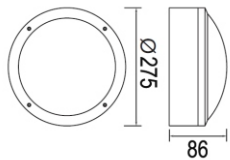

Round LED Bulkhead IP65

CLASS I

Material:
Aluminum/PC

AC85-265V

Diffuser: Opal PC Diffuser

Round Bulkhead

SMD LEDs

Outlook: silver grey/black/white

Note:
open cable included

Die casting aluminum lamp body;
Opal white PC/frosted glass diffuser;
Silicone rubber gasket;
Powder coating finish;

Model No.	Input Voltage	Beam Angle	Watts	LED Type	LED QTY	Color Temperature	Flux (lm)	Work Temp.	IP Class	Safety Class	Lifetime
FCD-A005	AC85-265V	120deg	20W	SMD5730	60pcs	2700-7000K	70lm/w	-20~+40°	IP65	I	≥30000
FCD-A005	AC85-265V	120deg	30W	SMD5730	60pcs	2700-7000K	70lm/w	-20~+40°	IP65	I	≥30000