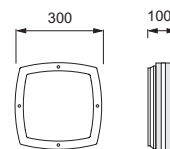

FCD-B003B

Model No.	Input Voltage	Beam Angle	Watts	LED Type	LED QTY	Color Temperature	Flux (lm)	Work Temp.	IP Class	Safety Class	Lifetime
FCD-B003A/B	AC85-265V	120deg	20W	SMD5730	60pcs	2700-7000K	70lm/w	-20~+40°	IP65	I	≥30000
FCD-B003A/B	AC85-265V	120deg	30W	SMD5730	60pcs	2700-7000K	70lm/w	-20~+40°	IP65	I	≥30000