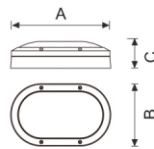

Note:  
open cable included

FCD-A001S  
FCD-A001L

FCD-A002S  
FCD-A002L

FCD-A003S  
FCD-A003L

FCD-A004S  
FCD-A004L

Die casting aluminum lamp body;  
Opal white PC/frosted glass diffuser;  
Silicone rubber gasket;  
Powder coating finish;