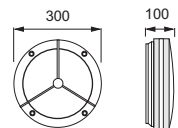

Round LED Bulkhead Ip65

CLASS I

Material: Aluminum/PC AC85-265V Diffuser: Opal PC Diffuser **Round Bulkhead**

SMD LEDs Outlook: silver grey/black/white **Note: open cable included**

FCD-B002A