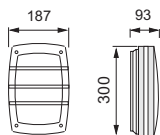

Die casting aluminum lamp body;
Opal white PC/frosted glass diffuser;
Silicone rubber gasket;
Powder coating finish;

FCD-B001C