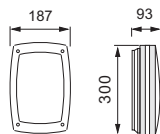

Rectangular LED Bulkhead Ip65

Material:
Aluminum/PC

AC85-265V

Diffuser: Opal PC Diffuser

Rectangular Bulkhead

SMD LEDs

Outlook: silver grey/black/white

Note:
open cable included

FCD-B001A

FCD-B001B

Die casting aluminum lamp body;
Opal white PC/frosted glass diffuser;
Silicone rubber gasket;
Powder coating finish;

FCD-B001C

FCD-B001D

Model No.	Input Voltage	Beam Angle	Watts	LED Type	LED QTY	Color Temperature	Flux (lm)	Work Temp.	IP Class	Safety Class	Lifetime
FCD-B001A/B	AC85-265V	120deg	20W	SMD5730	60pcs	2700-7000K	70lm/w	-20~+40°	IP65	I	≥30000
FCD-B001C/D	AC85-265V	120deg	20W	SMD5730	60pcs	2700-7000K	70lm/w	-20~+40°	IP65	I	≥30000