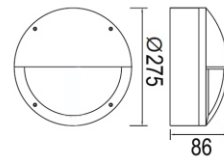

Round LED Bulkhead IP65

CLASS I

Material:
Aluminum/PC

AC85-265V

Diffuser: Opal PC Diffuser

Round Bulkhead

SMD LEDs

Outlook: silver grey/black/white

Note:
open cable included

Die casting aluminum lamp body;
Opal white PC/frosted glass diffuser;
Silicone rubber gasket;
Powder coating finish;

Model No.	Input Voltage	Beam Angle	Watts	LED Type	LED QTY	Color Temperature	Flux (lm)	Work Temp.	IP Class	Safety Class	Lifetime
FCD-A005	AC85-265V	120deg	20W	SMD5730	60pcs	2700-7000K	70lm/w	-20~+40°	IP65	I	≥30000
FCD-A005	AC85-265V	120deg	30W	SMD5730	60pcs	2700-7000K	70lm/w	-20~+40°	IP65	I	≥30000