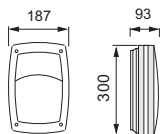

Rectangular LED Bulkhead Ip65

Material:
Aluminum/PC

AC85-265V

Diffuser: Opal PC Diffuser

Rectangular Bulkhead

SMD LEDs

Outlook: silver grey/black/white

Note:
open cable included

FCD-B001A