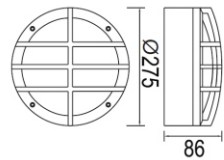

Round LED Bulkhead IP65

CLASS I

Material:
Aluminum/PC

AC85-265V

Diffuser: Opal PC Diffuser

Round Bulkhead

SMD LEDs

Outlook: silver grey/black/white

Note:
open cable included

Die casting aluminum lamp body;
Opal white PC/frosted glass diffuser;
Silicone rubber gasket;
Powder coating finish;

Model No.	Input Voltage	Beam Angle	Watts	LED Type	LED QTY	Color Temperature	Flux (lm)	Work Temp.	IP Class	Safety Class	Lifetime
FCD-A005	AC85-265V	120deg	20W	SMD5730	60pcs	2700-7000K	70lm/w	-20~+40°	IP65	I	≥30000
FCD-A005	AC85-265V	120deg	30W	SMD5730	60pcs	2700-7000K	70lm/w	-20~+40°	IP65	I	≥30000