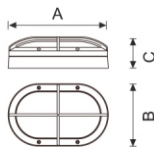

	FCD-A001S	FCD-A001L
A	218	280
B	133	185
C	62	91

	FCD-A001S	FCD-A001L
A	218	280
B	133	185
C	62	91

	FCD-A001S	FCD-A001L
A	218	280
B	133	185
C	62	91

	FCD-A001S	FCD-A001L
A	218	280
B	133	185
C	62	91

Model No.	Input Voltage	Beam Angle	Watts	LED Type	LED QTY	Color Temperature	Flux (lm)	Work Temp.	IP Class	Safety Class	Lifetime
FCD-A001/2/3/4S	AC85-265V	120deg	10W	SMD5730	20pcs	2700-7000K	70lm/w	-20~+40°	IP65	I	≥30000
FCD-A001/2/3/4S	AC85-265V	120deg	20W	SMD5730	40pcs	2700-7000K	70lm/w	-20~+40°	IP65	I	≥30000