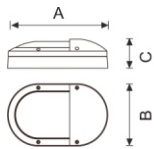

	FCD-A001S	FCD-A001L
A	218	280
B	133	185
C	62	91

	FCD-A001S	FCD-A001L
A	218	280
B	133	185
C	62	91

	FCD-A001S	FCD-A001L
A	218	280
B	133	185
C	62	91

	FCD-A001S	FCD-A001L
A	218	280
B	133	185
C	62	91

Model No.	Input Voltage	Beam Angle	Watts	LED Type	LED QTY	Color Temperature	Flux (lm)	Work Temp.	IP Class	Safety Class	Lifetime
FCD-A001/2/3/4S	AC85-265V	120deg	10W	SMD5730	20pcs	2700-7000K	70lm/w	-20~+40°	IP65	I	≥30000
FCD-A001/2/3/4S	AC85-265V	120deg	20W	SMD5730	40pcs	2700-7000K	70lm/w	-20~+40°	IP65	I	≥30000