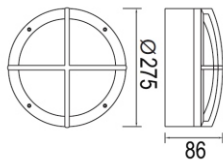

Round LED Bulkhead IP65

CLASS I

Material:
Aluminum/PC

AC85-265V

Diffuser: Opal PC Diffuser

Round Bulkhead

SMD LEDs

Outlook: silver grey/black/white

Note:
open cable included

Die casting aluminum lamp body;
Opal white PC/frosted glass diffuser;
Silicone rubber gasket;
Powder coating finish;

Model No.	Input Voltage	Beam Angle	Watts	LED Type	LED QTY	Color Temperature	Flux (lm)	Work Temp.	IP Class	Safety Class	Lifetime
FCD-A005	AC85-265V	120deg	20W	SMD5730	60pcs	2700-7000K	70lm/w	-20~+40°	IP65	I	≥30000
FCD-A005	AC85-265V	120deg	30W	SMD5730	60pcs	2700-7000K	70lm/w	-20~+40°	IP65	I	≥30000